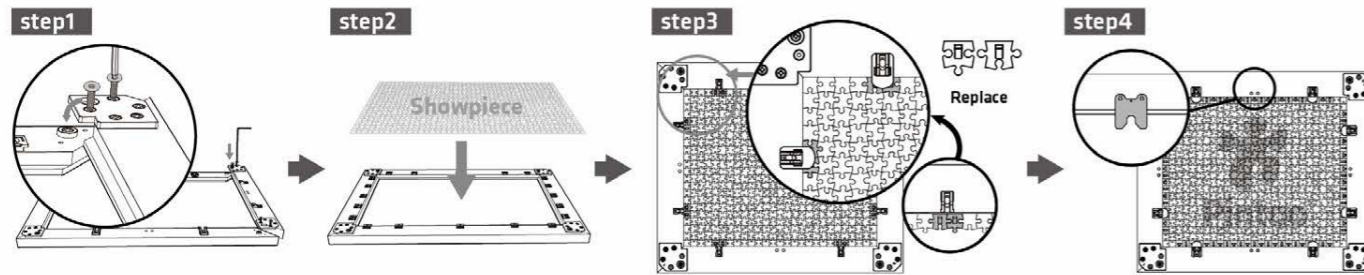

SHOWPIECE iFRAME PRO FOR SHOWPIECE

*Display puzzle sample not included

Zephyr

Chestnut

Ivory White

Mocha Brown

Assembly Instructions

✚ Packing Information