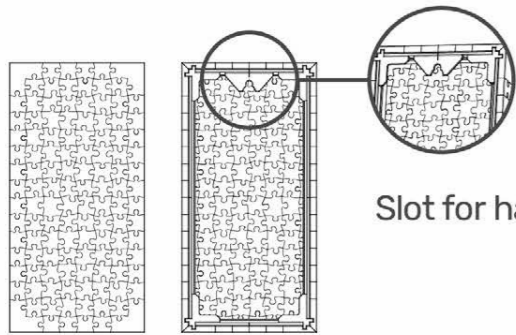

- Easy to assemble
- Frameless design with sturdy build
- Perfect for viewing from every angle
- Delicate Clock Hands

HK1003
Springtime in Paris

HK1018
Early Morning of Lisbon

Showpiece Canvas Set

352-984 PCS

Slot for hanging

- Frameless design, ready to display
- Unique edge piece design

No Glue Required

Water Resistant Printing

Puzzle	Showpiece Canvas Set				
Piece Count	56 pcs	104 pcs	120 pcs	168 pcs	216 pcs
Dimension (cm)	11.2 x 11.2 x 2.1	11.2 x 19.6 x 2.1	11.2 x 22.3 x 2.1	11.2 x 30.7 x 2.1	11.2 x 39.1 x 2.1