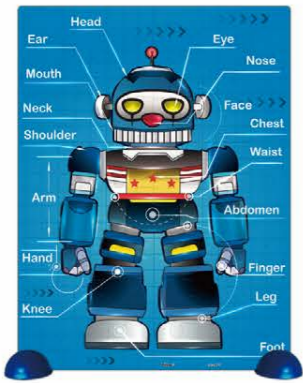

T1010 Robot's body