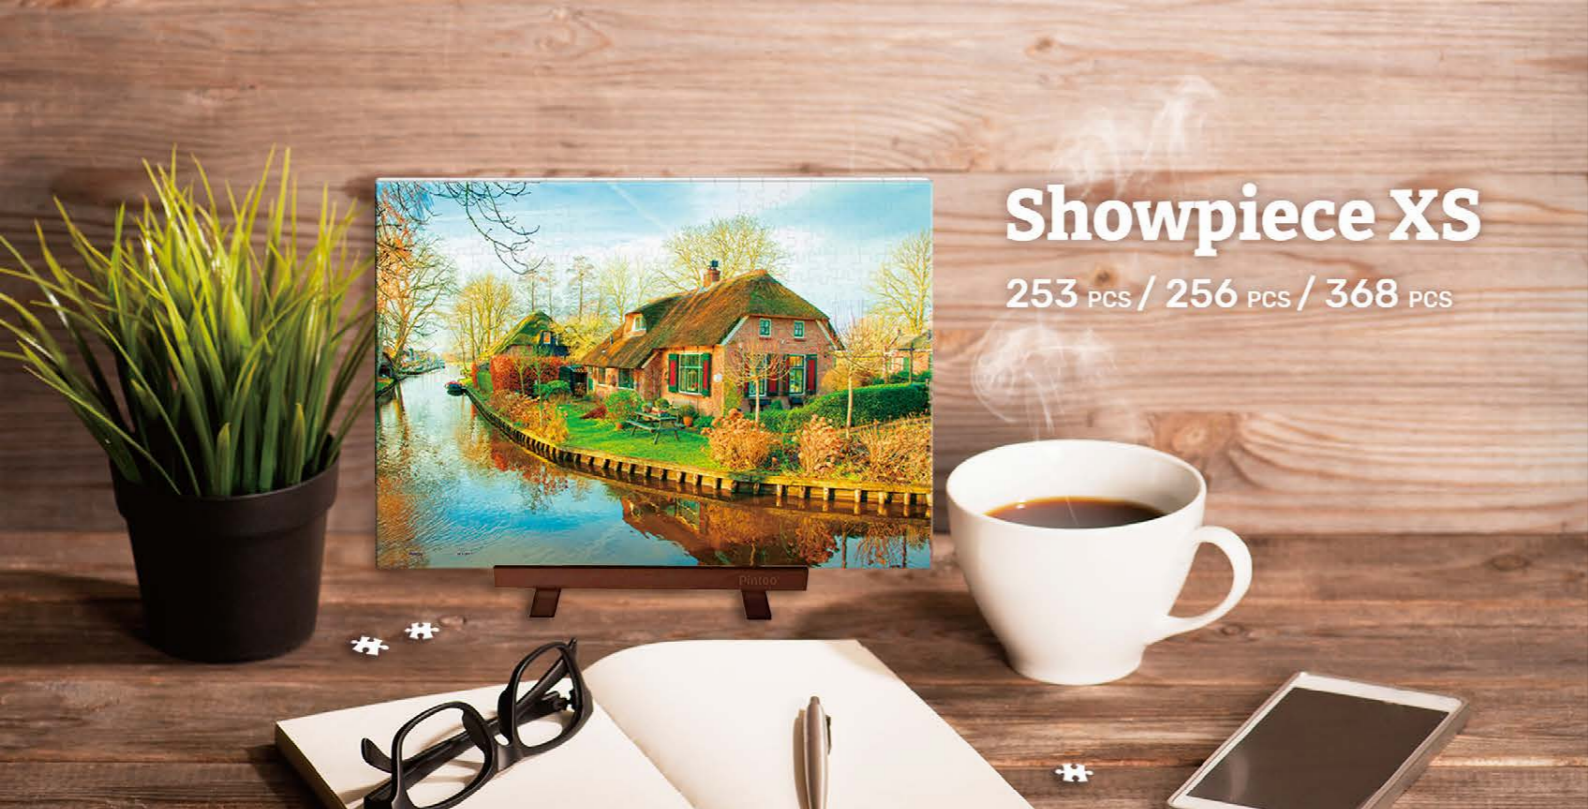

Showpiece XS

253 pcs / 256 pcs / 368 pcs