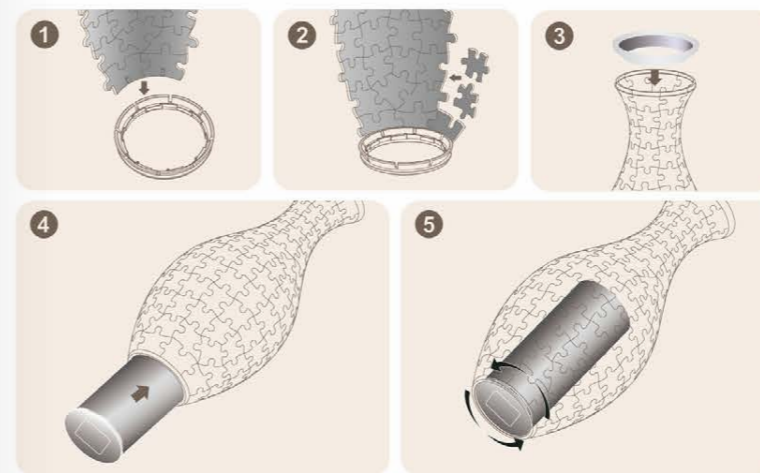

J1021
Purple Globe

J1013
Vincent van Gogh -
The Starry Night, June 1889

© 60 piece puzzle - puzzle size 7x7x8 cm - 36pcs/CTN

Puzzle Vase

160 PCS

© Puzzle size 11 x 11 x 24 cm - 12pcs / CTN

× 4

Puzzle Vase is divided into 4 packs of 40 pieces.
The pieces are unique within each division.

- Water Cup Included
- No Glue Required
- Stand Included
- Water Resistant Printing

Translucent Pieces

S1024
Carp with Lotus

S1025
Magpies on Plum Tree

S1035
Flowers and Birds

S1031
Elegant Floral Print

S1032
Indigo Age