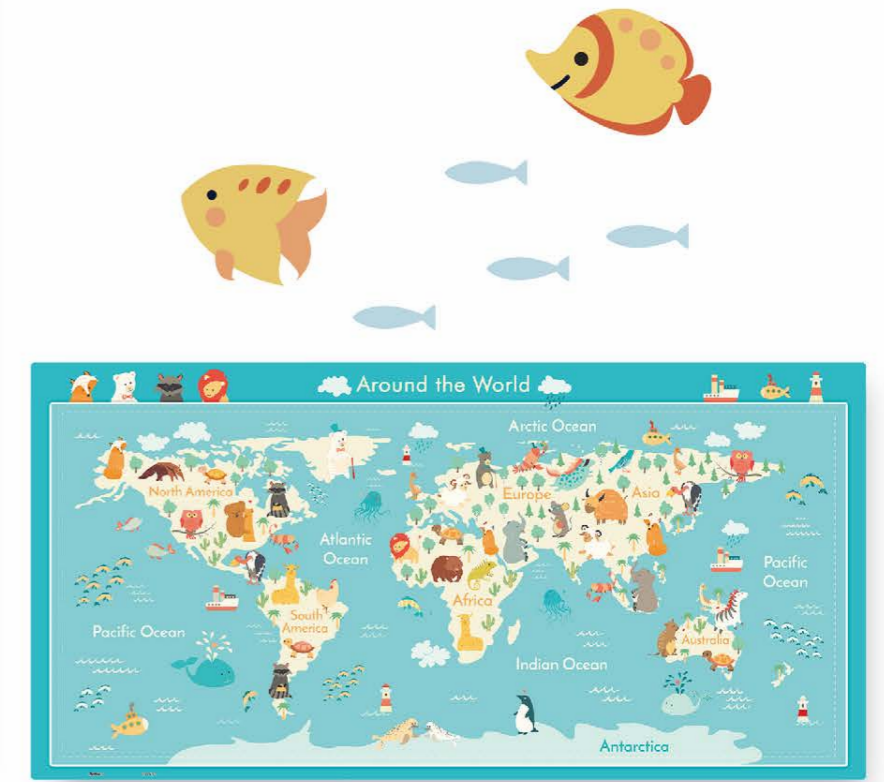

T1053 Solar System

T1015 Playtime

T1094 Image World - Colorful Spacestation

128 pcs Puzzle size 51.2 x 25.6 cm - 24pcs / CTN

T1054 Under the Sea

T1049 Animals World Map

Showpiece Jigsaw Puzzles

300 - 4800 PCS