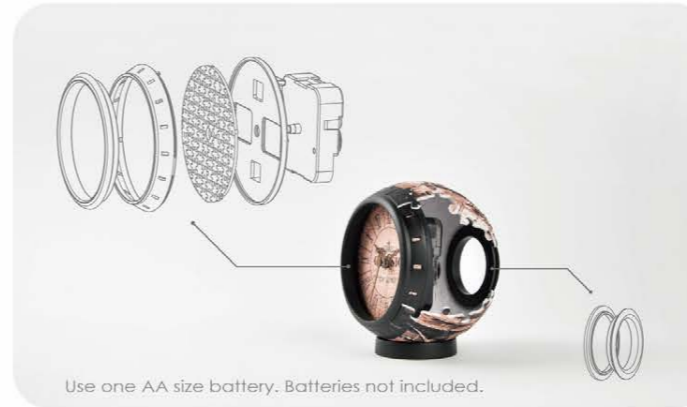

S1033
Blooming Season

S1034
Colorful Leaves

Special Package

Box Size :
4.5 x 4.5 x 9.8 inch
11.5 x 11.5 x 25 cm

Puzzle Clock

145 PCS

Easy to assemble

Use one AA size battery. Batteries not included.