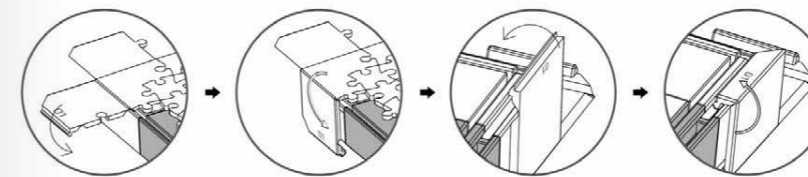

- Easy to assemble
- Frameless design with sturdy build
- Perfect for viewing from every angle
- Delicate Clock Hands

HK1003
Springtime in Paris

HK1018
Early Morning of Lisbon

Showpiece Canvas Set

352-984 PCS