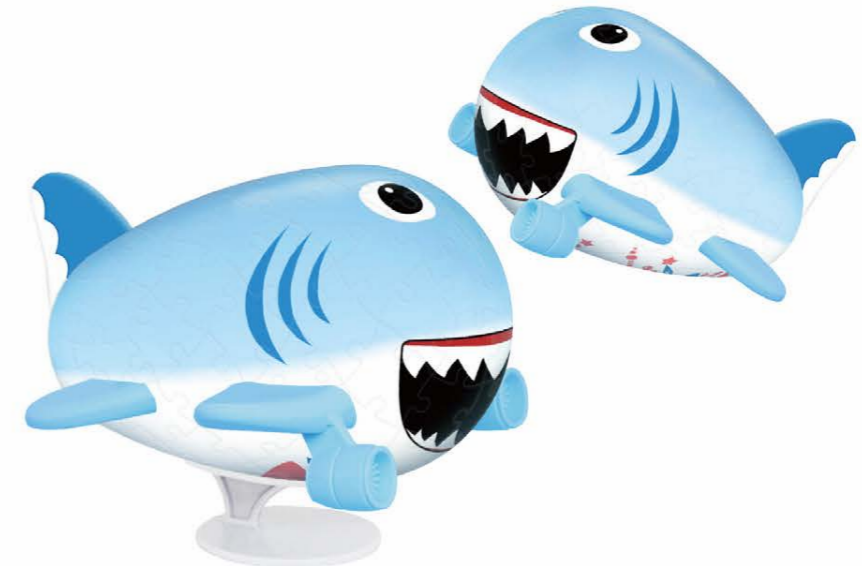

E5185
The Shark Plane